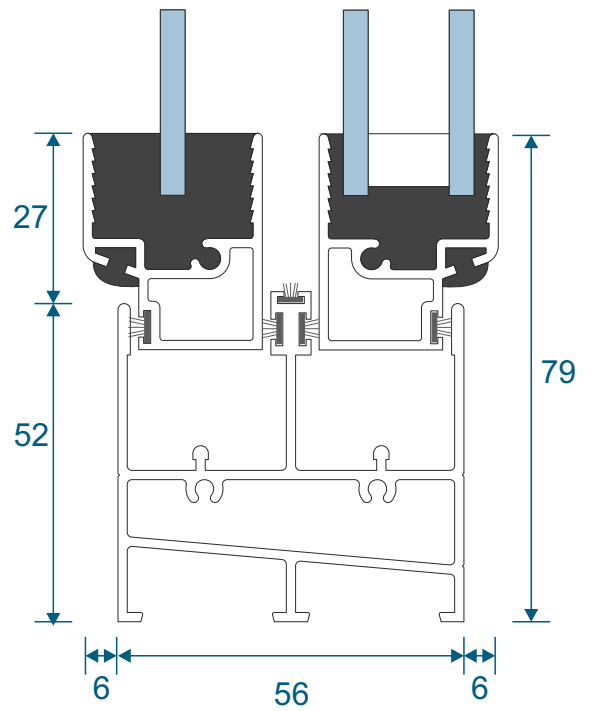

Outer Frame

HD103 - Bottom Outer Frame Track

HD97 - Outer Frame Sides (Jambs)

HD98 - Top Outer Frame Track

HD99 - Outer Frame (Top Frame Adapter)

Panel Parts

HD46 - Panel Top & Bottom Rail

HD47 - Panel Side Rails (Jamb)

HD45 - Panel Interlock

HD45Rev - Panel Reverse Interlock

HD102 - Odd Leg Extension

HDL1 - Meeting Stile Adapter

HDL2 - Meeting Stile Adapter

Top & Bottom Sections And 2 Pane Slider

Head

Base

2 Pane Slider - All Panels Moving

Prime Windows Side

Interior Room Side

3 Pane Sliders

3 Pane - Middle Fixed

3 Pane - All Moving

4 Pane Slider

All Moving