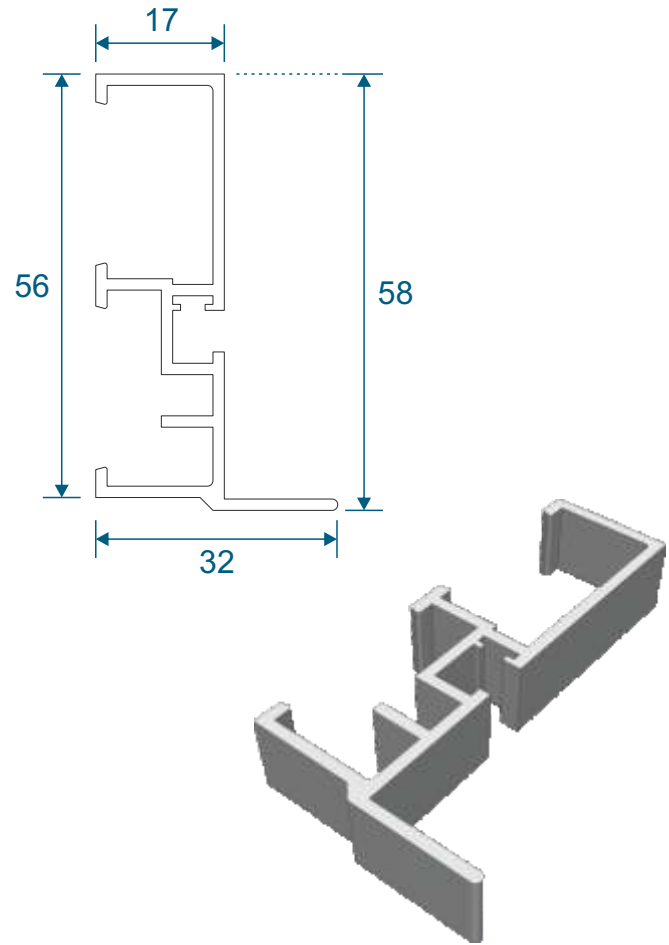

Horizontal Slider Secondary

Heavy Duty Section Guide

DURATION
WINDOWS

Contents

Parts

Outer Frame	3
Panel Parts	4

Sections

Top & Bottom Sections	5
2 Pane Slider	5
3 Pane Slider - Middle Fixed	6
3 Pane Slider - All Moving	6
4 Pane Slider - All Panes Moving	7

Outer Frame

HD103 - Bottom Outer Frame Track

HD97 - Outer Frame Sides (Jambs)

HD98 - Top Outer Frame Track

HD99 - Outer Frame (Top Frame Adapter)

Panel Parts

HD46 - Panel Top & Bottom Rail

HD47 - Panel Side Rails (Jamb)

HD45 - Panel Interlock

HD45Rev - Panel Reverse Interlock

HD102 - Odd Leg Extension

HDL1 - Meeting Stile Adapter

HDL2 - Meeting Stile Adapter

Top & Bottom Sections And 2 Pane Slider

Head

Base

2 Pane Slider - All Panels Moving

Prime Windows Side

Interior Room Side

3 Pane Sliders

3 Pane - Middle Fixed

3 Pane - All Moving

4 Pane Slider

All Moving