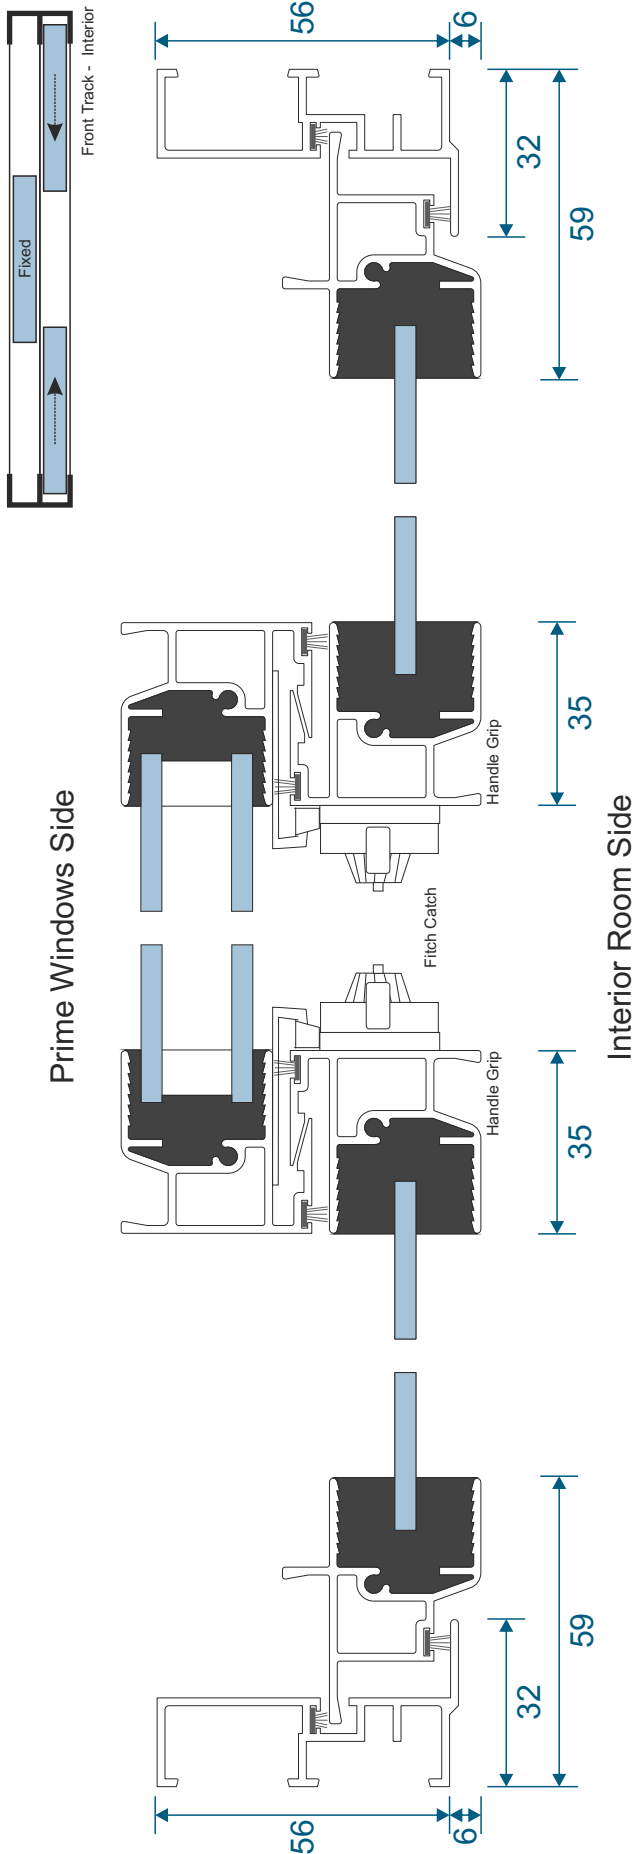

Horizontal Slider Secondary

Heavy Duty Section Guide

DURATION
WINDOWS

Contents

Parts

Outer Frame	3
Panel Parts	4

Sections

Top & Bottom Sections	5
2 Pane Slider	5
3 Pane Slider - Middle Fixed	6
3 Pane Slider - All Moving	6
4 Pane Slider - All Panes Moving	7

Outer Frame

HD103 - Bottom Outer Frame Track

HD97 - Outer Frame Sides (Jambs)

HD98 - Top Outer Frame Track

HD99 - Outer Frame (Top Frame Adapter)

Panel Parts

HD46 - Panel Top & Bottom Rail

HD47 - Panel Side Rails (Jamb)

HD45 - Panel Interlock

HD45Rev - Panel Reverse Interlock

HD102 - Odd Leg Extension

HDL1 - Meeting Stile Adapter

HDL2 - Meeting Stile Adapter

Top & Bottom Sections And 2 Pane Slider

Head

Base

2 Pane Slider - All Panels Moving

Prime Windows Side

Interior Room Side

3 Pane Sliders

3 Pane - Middle Fixed

3 Pane - All Moving

4 Pane Slider

All Moving