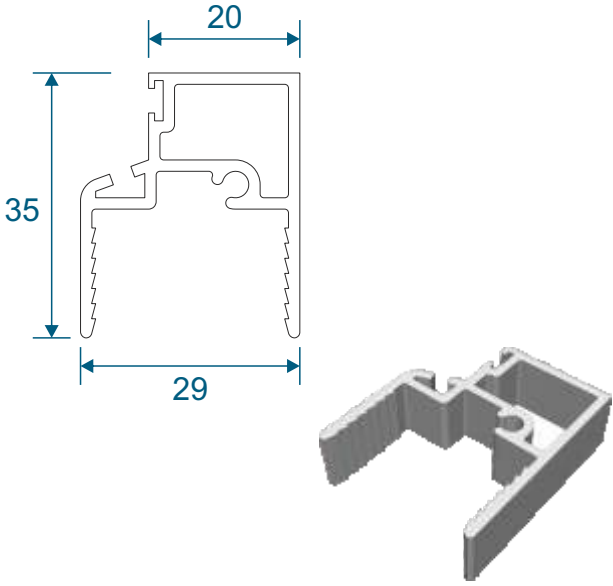

Horizontal Slider Secondary

Heavy Duty Section Guide

DURATION
WINDOWS

Contents

Parts

Outer Frame	3
Panel Parts	4

Sections

Top & Bottom Sections	5
2 Pane Slider	5
3 Pane Slider - Middle Fixed	6
3 Pane Slider - All Moving	6
4 Pane Slider - All Panes Moving	7

Outer Frame

HD103 - Bottom Outer Frame Track

HD97 - Outer Frame Sides (Jambs)

HD98 - Top Outer Frame Track

HD99 - Outer Frame (Top Frame Adapter)

Panel Parts

HD46 - Panel Top & Bottom Rail

HD47 - Panel Side Rails (Jamb)

HD45 - Panel Interlock

HD45Rev - Panel Reverse Interlock

HD102 - Odd Leg Extension

HDL1 - Meeting Stile Adapter

HDL2 - Meeting Stile Adapter

Top & Bottom Sections And 2 Pane Slider

Head

Base