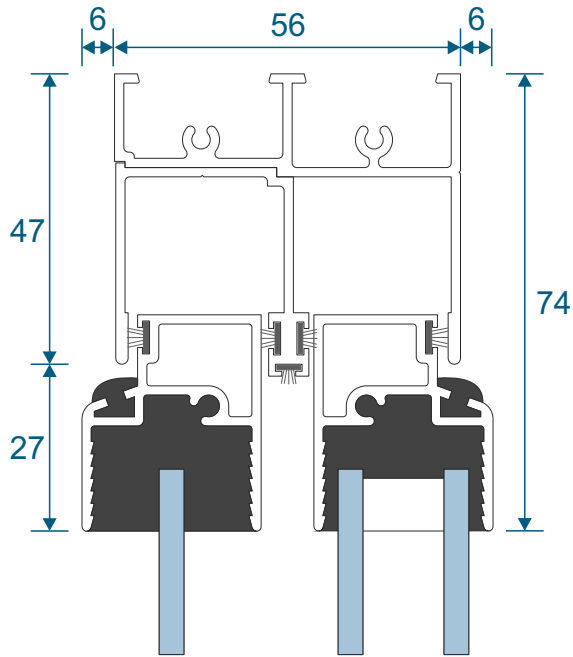

Outer Frame

HD103 - Bottom Outer Frame Track

HD97 - Outer Frame Sides (Jambs)

HD98 - Top Outer Frame Track

HD99 - Outer Frame (Top Frame Adapter)

Panel Parts

HD46 - Panel Top & Bottom Rail

HD47 - Panel Side Rails (Jamb)

HD45 - Panel Interlock

HD45Rev - Panel Reverse Interlock

HD102 - Odd Leg Extension

HDL1 - Meeting Stile Adapter

HDL2 - Meeting Stile Adapter

Top & Bottom Sections And 2 Pane Slider

Head

Base

2 Pane Slider - All Panels Moving

Prime Windows Side

Interior Room Side

3 Pane Sliders

3 Pane - Middle Fixed

3 Pane - All Moving

4 Pane Slider

All Moving