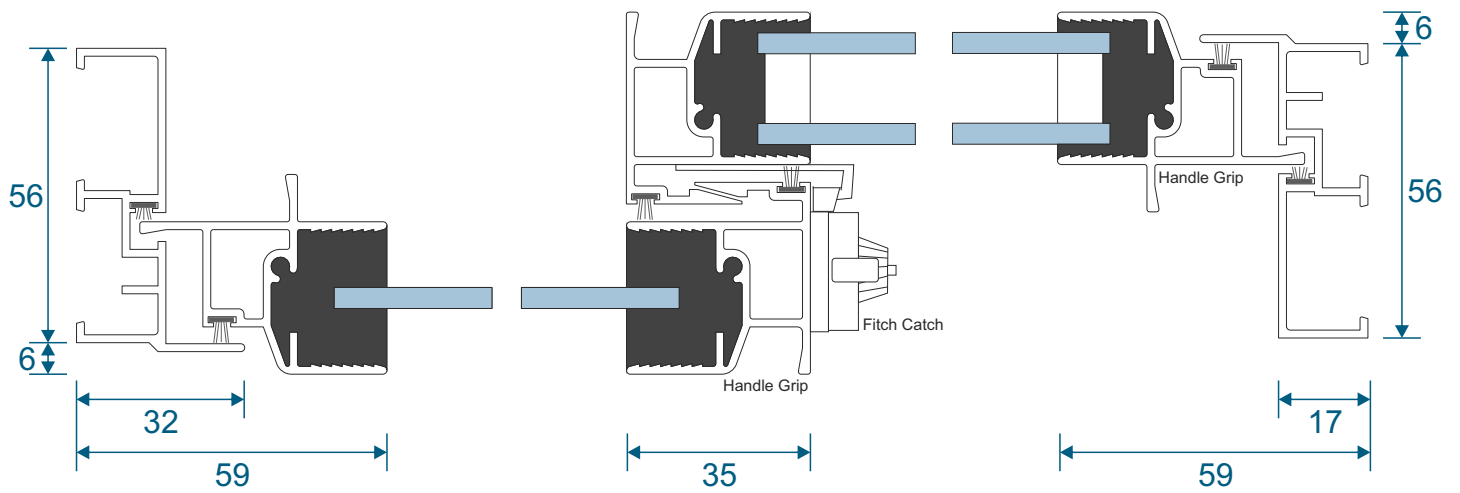

HD45 - Panel Interlock

HD45Rev - Panel Reverse Interlock

HD102 - Odd Leg Extension

HDL1 - Meeting Stile Adapter

HDL2 - Meeting Stile Adapter

Top & Bottom Sections And 2 Pane Slider

Head

Base

2 Pane Slider - All Panels Moving

Prime Windows Side

Interior Room Side

3 Pane Sliders

3 Pane - Middle Fixed

3 Pane - All Moving

4 Pane Slider

All Moving

Main Office & Factory

Units 4-5, t: 01268 681612 (20 lines)
Charfleets Road, f: 01268 510058
Canvey Island, e: sales@duration.co.uk
Essex. SS8 0PQ w: www.duration.co.uk

Grand Design Exhibition Centre

Unit 1 Casino Parade, t: 01268 695100
Eastern Esplanade,
Canvey Island, SatNav Directions
Essex. SS8 7FJ Use: SS8 7DN.