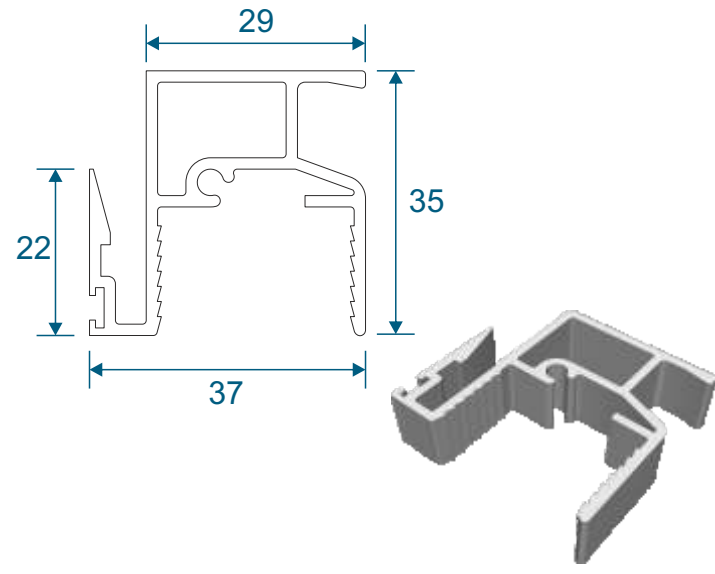

Horizontal Slider Secondary

Heavy Duty Section Guide

DURATION
WINDOWS

Contents

Parts

Outer Frame	3
Panel Parts	4

Sections

Top & Bottom Sections	5
2 Pane Slider	5
3 Pane Slider - Middle Fixed	6
3 Pane Slider - All Moving	6
4 Pane Slider - All Panes Moving	7

Outer Frame

HD103 - Bottom Outer Frame Track

HD97 - Outer Frame Sides (Jambs)

HD98 - Top Outer Frame Track

HD99 - Outer Frame (Top Frame Adapter)

Panel Parts

HD46 - Panel Top & Bottom Rail

HD47 - Panel Side Rails (Jamb)

HD45 - Panel Interlock

HD45Rev - Panel Reverse Interlock

HD102 - Odd Leg Extension

HDL1 - Meeting Stile Adapter

HDL2 - Meeting Stile Adapter

Top & Bottom Sections And 2 Pane Slider

Head

Base