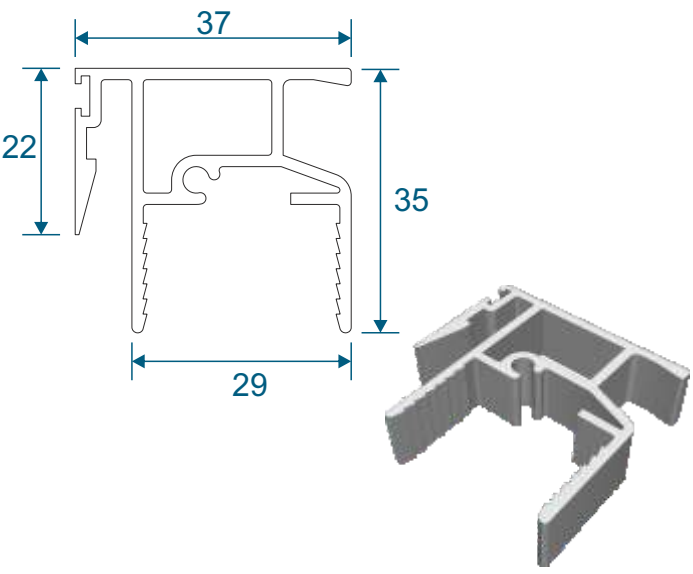

Horizontal Slider Secondary

Heavy Duty Section Guide

DURATION
WINDOWS

Contents

Parts

Outer Frame	3
Panel Parts	4

Sections

Top & Bottom Sections	5
2 Pane Slider	5
3 Pane Slider - Middle Fixed	6
3 Pane Slider - All Moving	6
4 Pane Slider - All Panes Moving	7

Outer Frame

HD103 - Bottom Outer Frame Track

HD97 - Outer Frame Sides (Jambs)

HD98 - Top Outer Frame Track

HD99 - Outer Frame (Top Frame Adapter)

Panel Parts

HD46 - Panel Top & Bottom Rail

HD47 - Panel Side Rails (Jamb)

HD45 - Panel Interlock

HD45Rev - Panel Reverse Interlock

HD102 - Odd Leg Extension

HDL1 - Meeting Stile Adapter

HDL2 - Meeting Stile Adapter

Top & Bottom Sections And 2 Pane Slider

Head

Base

2 Pane Slider - All Panels Moving

Prime Windows Side

Interior Room Side

3 Pane Sliders

3 Pane - Middle Fixed

3 Pane - All Moving

4 Pane Slider

All Moving