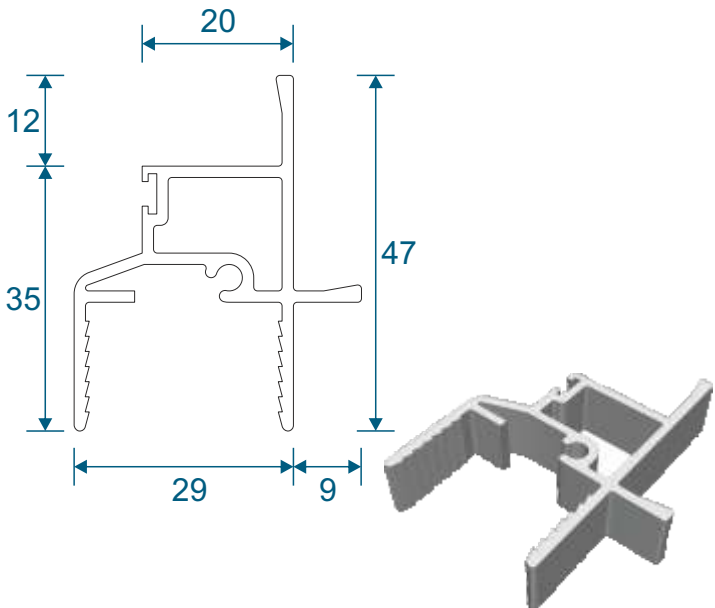

Horizontal Slider Secondary

Heavy Duty Section Guide

DURATION
WINDOWS

Contents

Parts

Outer Frame	3
Panel Parts	4

Sections

Top & Bottom Sections	5
2 Pane Slider	5
3 Pane Slider - Middle Fixed	6
3 Pane Slider - All Moving	6
4 Pane Slider - All Panes Moving	7

Outer Frame

HD103 - Bottom Outer Frame Track

HD97 - Outer Frame Sides (Jambs)

HD98 - Top Outer Frame Track

HD99 - Outer Frame (Top Frame Adapter)

Panel Parts

HD46 - Panel Top & Bottom Rail

HD47 - Panel Side Rails (Jamb)

HD45 - Panel Interlock

HD45Rev - Panel Reverse Interlock

HD102 - Odd Leg Extension

HDL1 - Meeting Stile Adapter

HDL2 - Meeting Stile Adapter

Top & Bottom Sections And 2 Pane Slider

Head

Base

Main Office & Factory

Units 4-5, t: 01268 681612 (20 lines)
Charfleets Road, f: 01268 510058
Canvey Island, e: sales@duration.co.uk
Essex. SS8 0PQ w: www.duration.co.uk

Grand Design Exhibition Centre

Unit 1 Casino Parade, t: 01268 695100
Eastern Esplanade,
Canvey Island, SatNav Directions
Essex. SS8 7FJ Use: SS8 7DN.