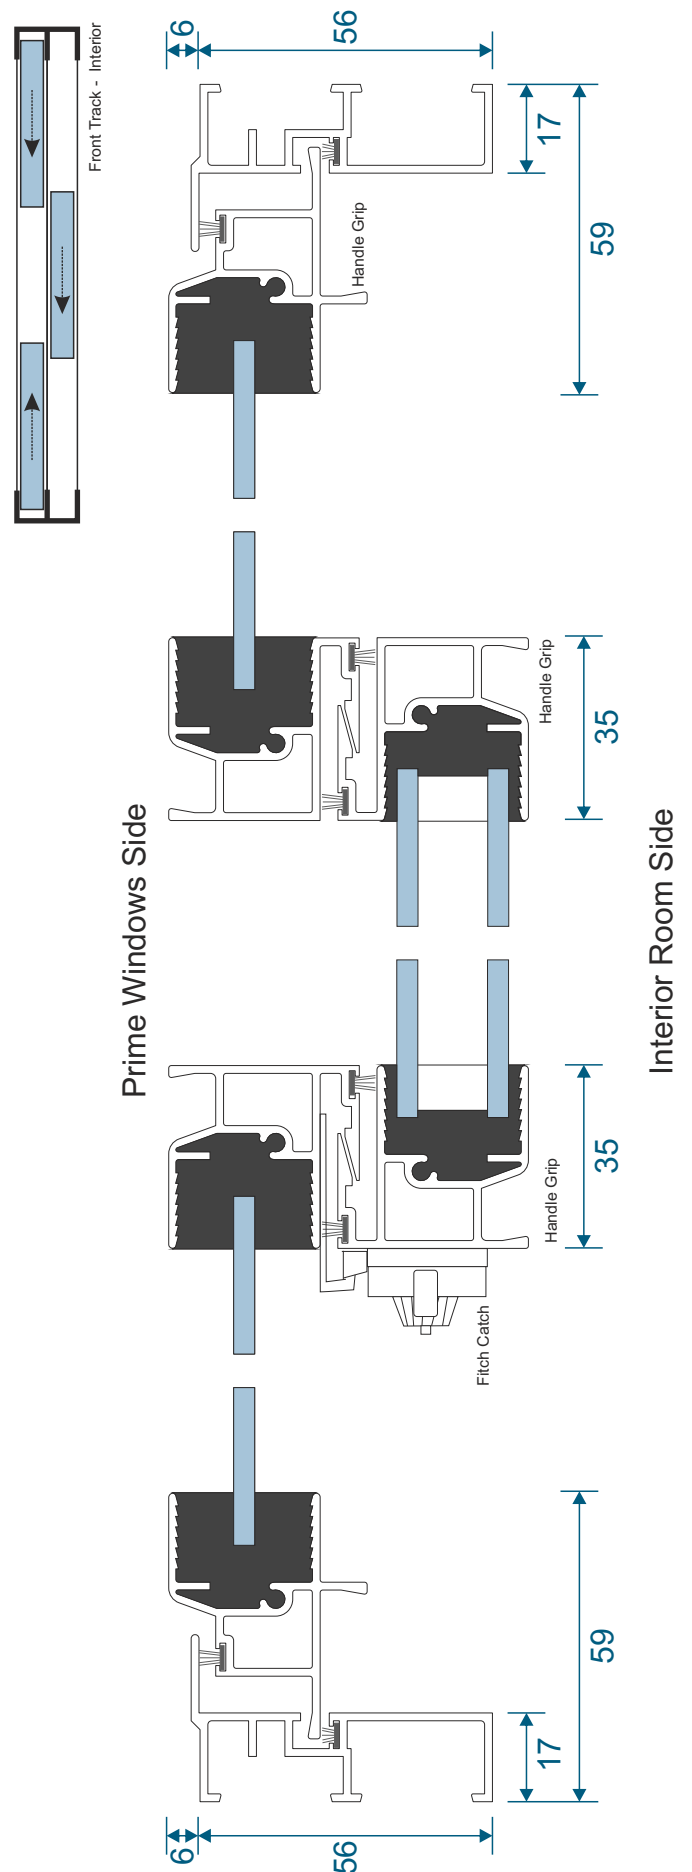

Horizontal Slider Secondary

Heavy Duty Section Guide

DURATION
WINDOWS

Contents

Parts

Outer Frame	3
Panel Parts	4

Sections

Top & Bottom Sections	5
2 Pane Slider	5
3 Pane Slider - Middle Fixed	6
3 Pane Slider - All Moving	6
4 Pane Slider - All Panes Moving	7

Outer Frame

HD103 - Bottom Outer Frame Track

HD97 - Outer Frame Sides (Jambs)

HD98 - Top Outer Frame Track

HD99 - Outer Frame (Top Frame Adapter)

Panel Parts

HD46 - Panel Top & Bottom Rail

HD47 - Panel Side Rails (Jamb)

HD45 - Panel Interlock

HD45Rev - Panel Reverse Interlock

HD102 - Odd Leg Extension

HDL1 - Meeting Stile Adapter

HDL2 - Meeting Stile Adapter

Top & Bottom Sections And 2 Pane Slider

Head

Base

2 Pane Slider - All Panels Moving

Prime Windows Side

Interior Room Side

3 Pane Sliders

3 Pane - Middle Fixed

3 Pane - All Moving

4 Pane Slider

All Moving