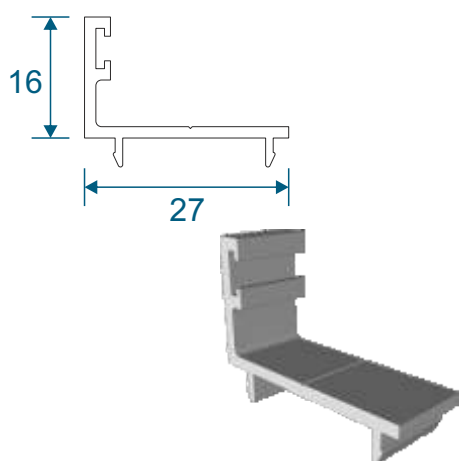

Horizontal Slider Secondary

Heavy Duty Section Guide

DURATION
WINDOWS

Contents

Parts

Outer Frame	3
Panel Parts	4

Sections

Top & Bottom Sections	5
2 Pane Slider	5
3 Pane Slider - Middle Fixed	6
3 Pane Slider - All Moving	6
4 Pane Slider - All Panes Moving	7

Outer Frame

HD103 - Bottom Outer Frame Track

HD97 - Outer Frame Sides (Jambs)

HD98 - Top Outer Frame Track

HD99 - Outer Frame (Top Frame Adapter)

Panel Parts

HD46 - Panel Top & Bottom Rail

HD47 - Panel Side Rails (Jamb)

HD45 - Panel Interlock

HD45Rev - Panel Reverse Interlock

HD102 - Odd Leg Extension

HDL1 - Meeting Stile Adapter

HDL2 - Meeting Stile Adapter

Top & Bottom Sections And 2 Pane Slider

Head

Base