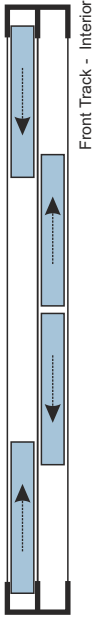

Horizontal Slider Secondary

Heavy Duty Section Guide

DURATION
WINDOWS

Contents

Parts

Outer Frame	3
Panel Parts	4

Sections

Top & Bottom Sections	5
2 Pane Slider	5
3 Pane Slider - Middle Fixed	6
3 Pane Slider - All Moving	6
4 Pane Slider - All Panes Moving	7

Outer Frame

HD103 - Bottom Outer Frame Track

HD97 - Outer Frame Sides (Jambs)

HD98 - Top Outer Frame Track

HD99 - Outer Frame (Top Frame Adapter)

Panel Parts

HD46 - Panel Top & Bottom Rail

HD47 - Panel Side Rails (Jamb)

HD45 - Panel Interlock

HD45Rev - Panel Reverse Interlock

HD102 - Odd Leg Extension

HDL1 - Meeting Stile Adapter

HDL2 - Meeting Stile Adapter

Top & Bottom Sections And 2 Pane Slider

Head

Base

2 Pane Slider - All Panels Moving

Prime Windows Side

Interior Room Side

3 Pane Sliders

3 Pane - Middle Fixed

3 Pane - All Moving

4 Pane Slider

All Moving