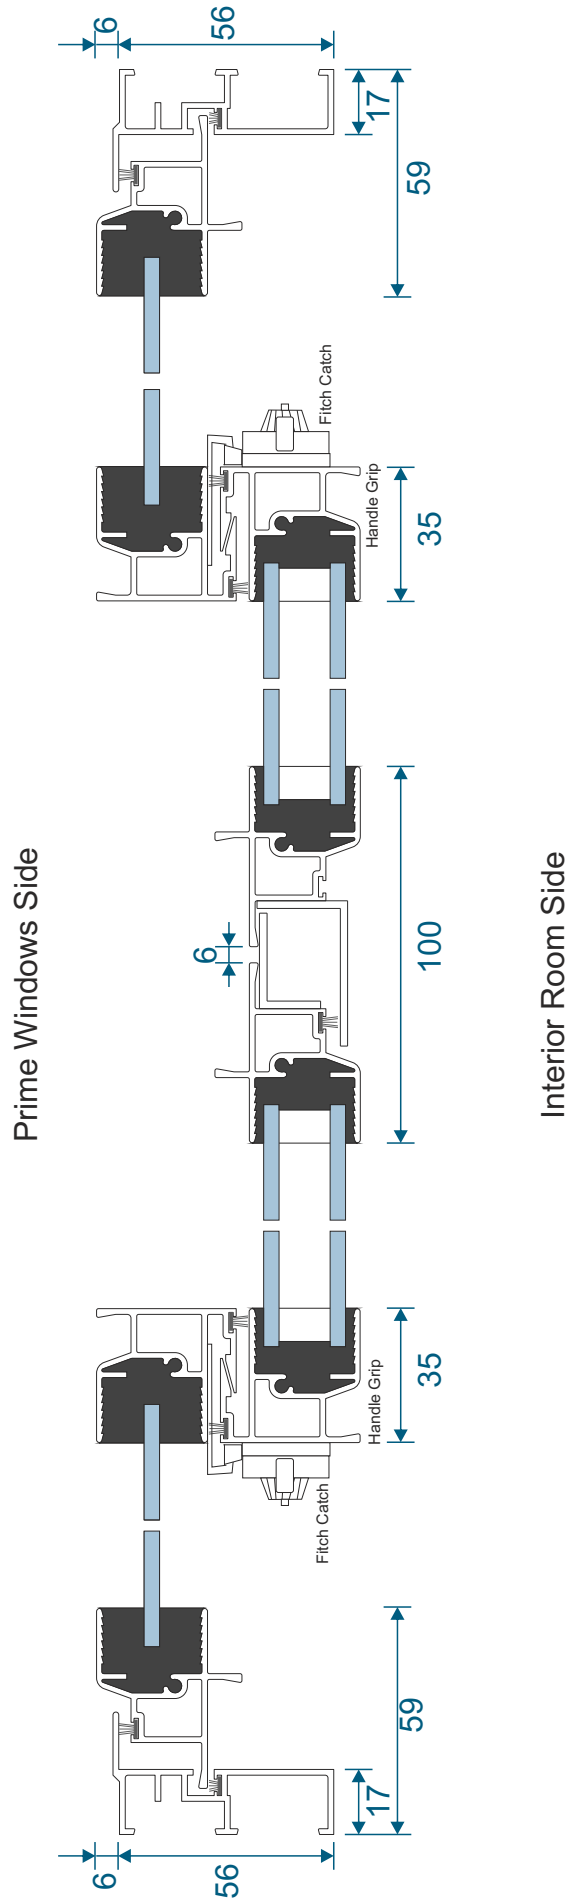

Horizontal Slider Secondary

Heavy Duty Section Guide

DURATION
WINDOWS

Contents

Parts

Outer Frame	3
Panel Parts	4

Sections

Top & Bottom Sections	5
2 Pane Slider	5
3 Pane Slider - Middle Fixed	6
3 Pane Slider - All Moving	6
4 Pane Slider - All Panes Moving	7

Outer Frame

HD103 - Bottom Outer Frame Track

HD97 - Outer Frame Sides (Jambs)

HD98 - Top Outer Frame Track

HD99 - Outer Frame (Top Frame Adapter)

Panel Parts

HD46 - Panel Top & Bottom Rail

HD47 - Panel Side Rails (Jamb)

HD45 - Panel Interlock

HD45Rev - Panel Reverse Interlock

HD102 - Odd Leg Extension

HDL1 - Meeting Stile Adapter

HDL2 - Meeting Stile Adapter

Top & Bottom Sections And 2 Pane Slider

Head

Base

2 Pane Slider - All Panels Moving

Prime Windows Side

Interior Room Side

3 Pane Sliders

3 Pane - Middle Fixed

3 Pane - All Moving

4 Pane Slider

All Moving