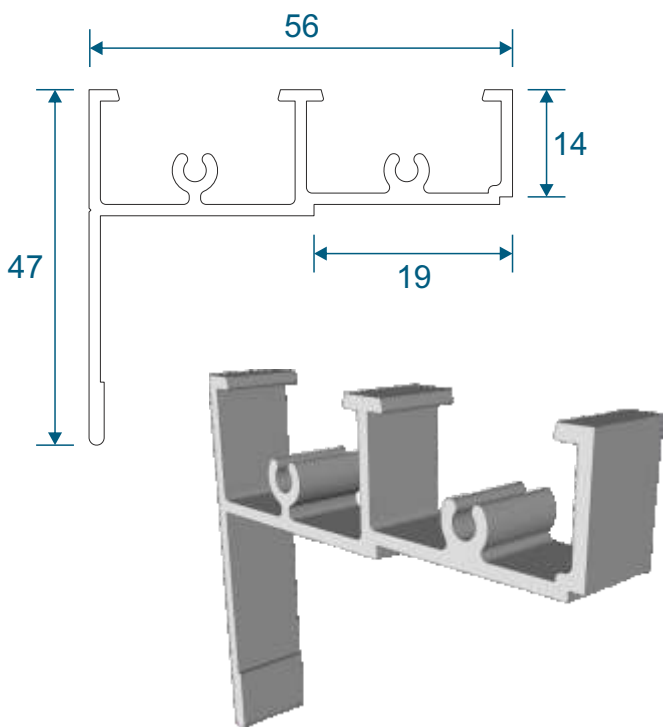

Horizontal Slider Secondary

Heavy Duty Section Guide

DURATION
WINDOWS

Contents

Parts

Outer Frame	3
Panel Parts	4

Sections

Top & Bottom Sections	5
2 Pane Slider	5
3 Pane Slider - Middle Fixed	6
3 Pane Slider - All Moving	6
4 Pane Slider - All Panes Moving	7

Outer Frame

HD103 - Bottom Outer Frame Track

HD97 - Outer Frame Sides (Jambs)

HD98 - Top Outer Frame Track

HD99 - Outer Frame (Top Frame Adapter)

Panel Parts

HD46 - Panel Top & Bottom Rail

HD47 - Panel Side Rails (Jamb)

HD45 - Panel Interlock

HD45Rev - Panel Reverse Interlock

HD102 - Odd Leg Extension

HDL1 - Meeting Stile Adapter

HDL2 - Meeting Stile Adapter

Top & Bottom Sections And 2 Pane Slider

Head

Base

2 Pane Slider - All Panels Moving

Prime Windows Side

Interior Room Side

3 Pane Sliders

3 Pane - Middle Fixed

3 Pane - All Moving

4 Pane Slider

All Moving