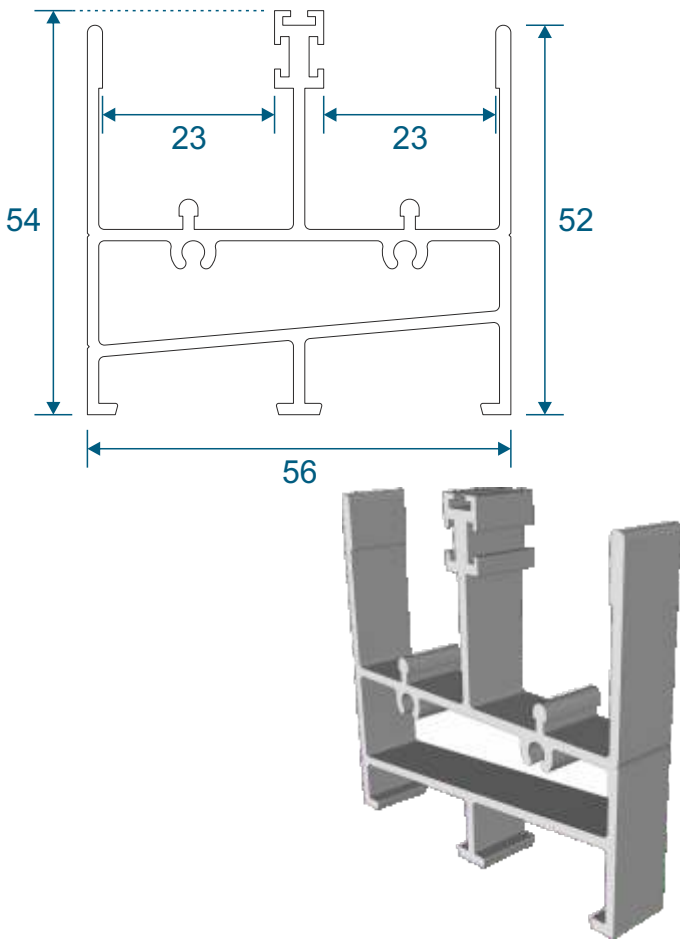

Horizontal Slider Secondary

Heavy Duty Section Guide

DURATION
WINDOWS

Contents

Parts

Outer Frame	3
Panel Parts	4

Sections

Top & Bottom Sections	5
2 Pane Slider	5
3 Pane Slider - Middle Fixed	6
3 Pane Slider - All Moving	6
4 Pane Slider - All Panes Moving	7

Outer Frame

HD103 - Bottom Outer Frame Track

HD97 - Outer Frame Sides (Jambs)

HD98 - Top Outer Frame Track

HD99 - Outer Frame (Top Frame Adapter)

Panel Parts

HD46 - Panel Top & Bottom Rail

HD47 - Panel Side Rails (Jamb)

HD45 - Panel Interlock

HD45Rev - Panel Reverse Interlock

HD102 - Odd Leg Extension

HDL1 - Meeting Stile Adapter

HDL2 - Meeting Stile Adapter

Top & Bottom Sections And 2 Pane Slider

Head

Base

2 Pane Slider - All Panels Moving

Prime Windows Side

Interior Room Side

3 Pane Sliders

3 Pane - Middle Fixed

3 Pane - All Moving

4 Pane Slider

All Moving