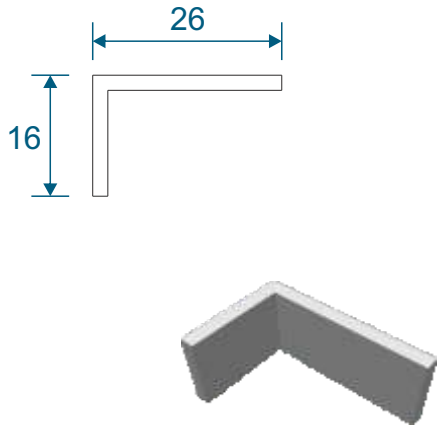

Outer Frame

HD103 - Bottom Outer Frame Track

HD97 - Outer Frame Sides (Jambs)

HD98 - Top Outer Frame Track

HD99 - Outer Frame (Top Frame Adapter)

Panel Parts

HD46 - Panel Top & Bottom Rail

HD47 - Panel Side Rails (Jamb)

HD45 - Panel Interlock

HD45Rev - Panel Reverse Interlock

HD102 - Odd Leg Extension

HDL1 - Meeting Stile Adapter

HDL2 - Meeting Stile Adapter

Top & Bottom Sections And 2 Pane Slider

Head

Base