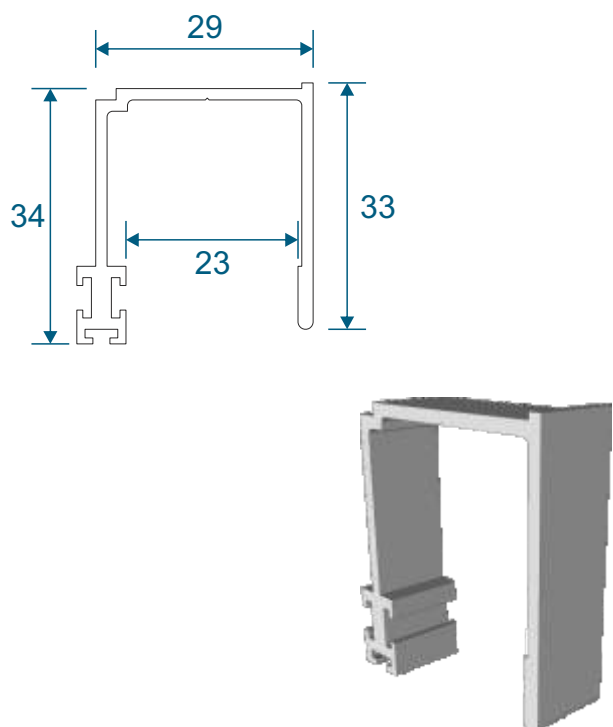

Horizontal Slider Secondary

Heavy Duty Section Guide

DURATION
WINDOWS

Contents

Parts

Outer Frame	3
Panel Parts	4

Sections

Top & Bottom Sections	5
2 Pane Slider	5
3 Pane Slider - Middle Fixed	6
3 Pane Slider - All Moving	6
4 Pane Slider - All Panes Moving	7

Outer Frame

HD103 - Bottom Outer Frame Track

HD97 - Outer Frame Sides (Jambs)

HD98 - Top Outer Frame Track

HD99 - Outer Frame (Top Frame Adapter)

Panel Parts

HD46 - Panel Top & Bottom Rail

HD47 - Panel Side Rails (Jamb)

HD45 - Panel Interlock

HD45Rev - Panel Reverse Interlock

HD102 - Odd Leg Extension

HDL1 - Meeting Stile Adapter

HDL2 - Meeting Stile Adapter

Top & Bottom Sections And 2 Pane Slider

Head

Base

2 Pane Slider - All Panels Moving

Prime Windows Side

Interior Room Side

3 Pane Sliders

3 Pane - Middle Fixed

3 Pane - All Moving

4 Pane Slider

All Moving